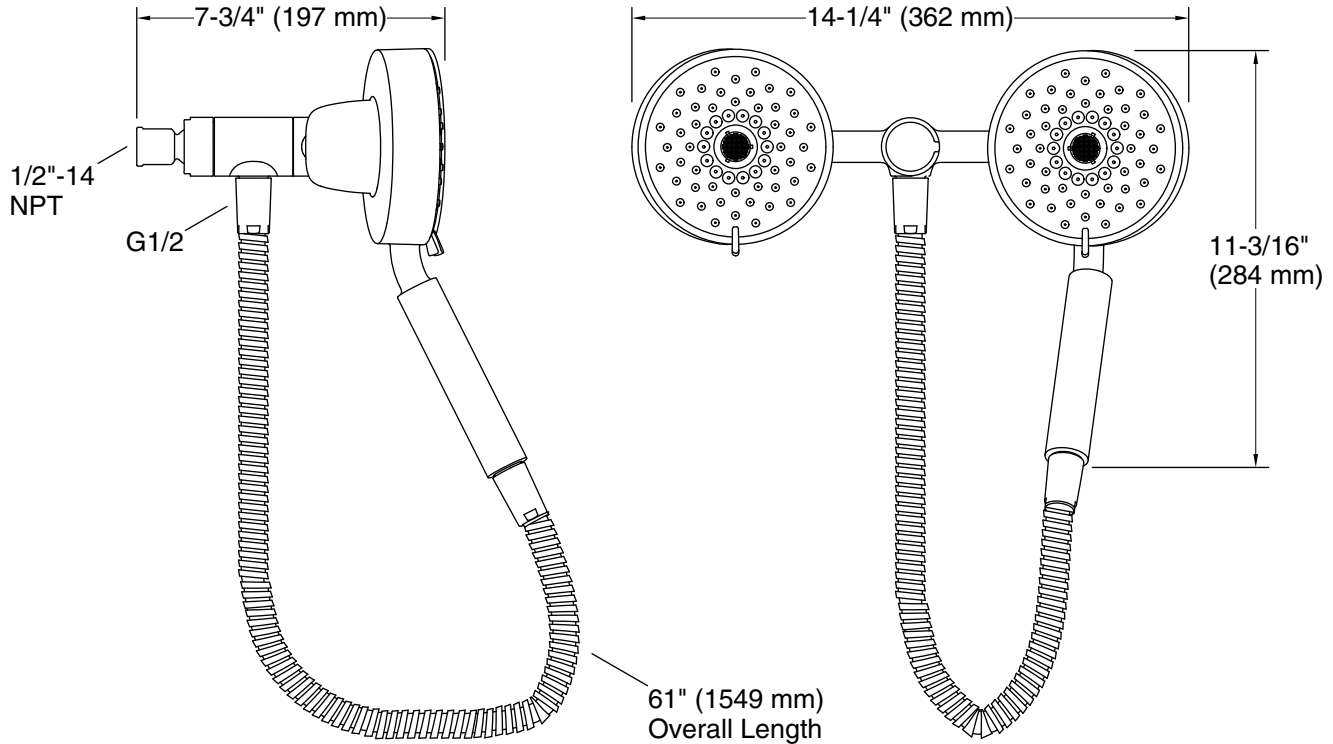

Features

- Multifunction showerhead and handshower each have advanced spray engines to provide three experiences: full coverage, pulsating massage, and silk spray
- Full coverage spray produces an encompassing spray ideal for everyday use
- Pulsating massage spray targets sore muscles to ease away aches and pains
- Silk spray releases a dense, luxurious spray ideal for rinsing
- Pause feature temporarily pauses water flow to conserve water while you lather, shave, or shampoo
- MasterClean™ sprayface features an easy-to-clean surface that withstands mineral buildup and maximizes spray performance
- 1.75 gpm (6.6 lpm) maximum flow rate at 45 psi (3.1 bar)
- Box includes: Showerhead, handshower, 60" (1524 mm) metal hose

Technical Information

All product dimensions are nominal.

Showerhead/Body Spray:

Rated maximum flow: 1.75 gal/min (6.6 l/min)

Pressure: 45 psi (3.1 bar)

Notes

Install this product according to the installation instructions.